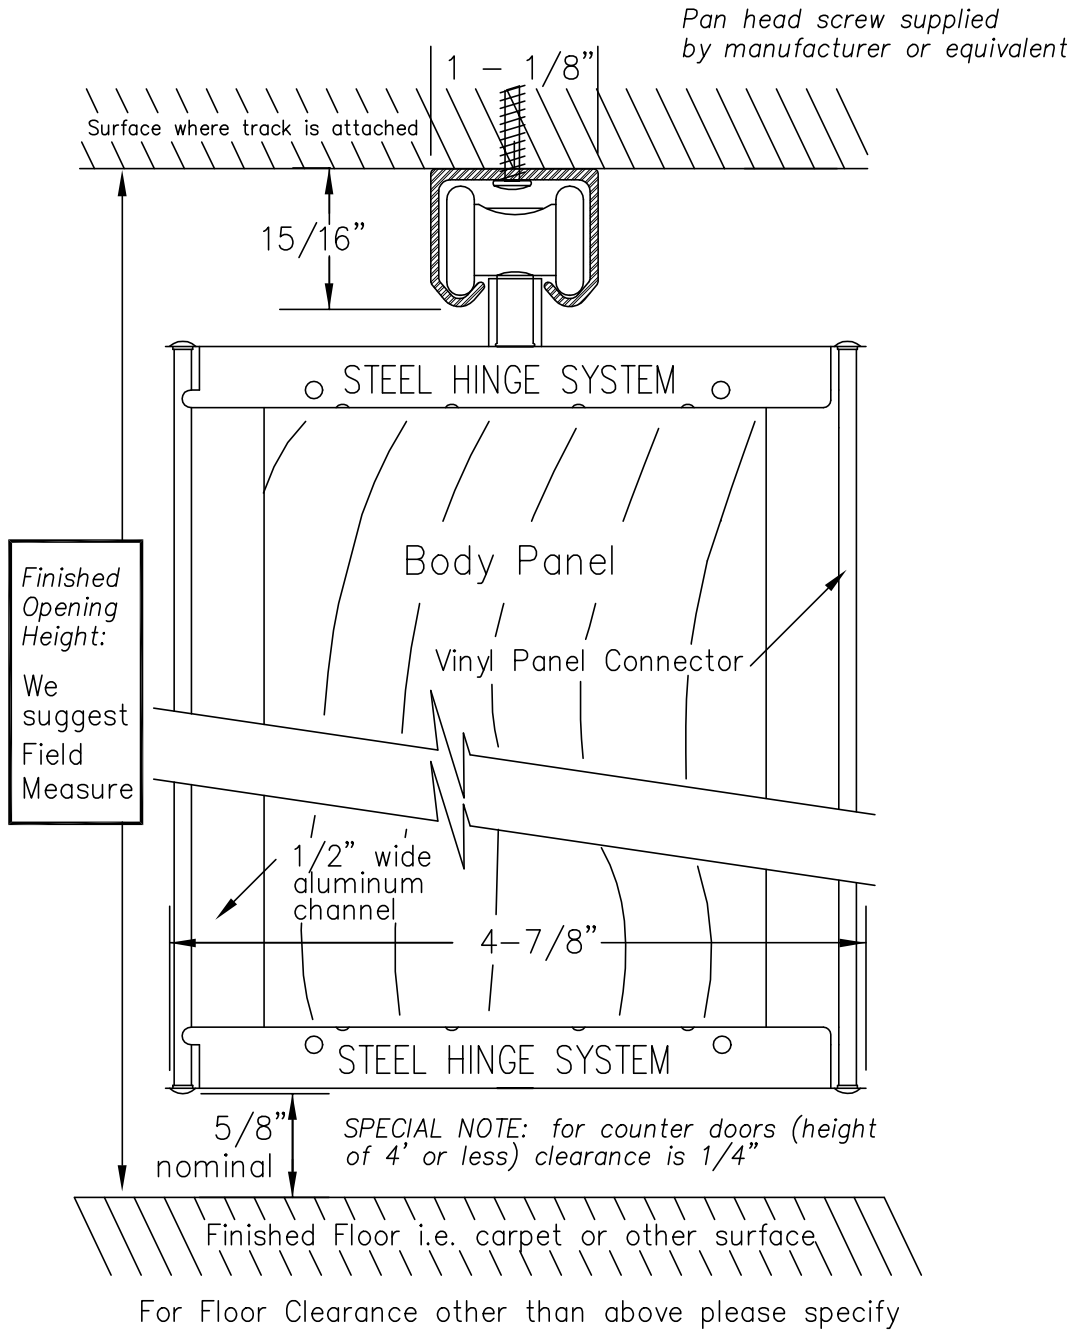

Surface Track

CAD SRTK-440

SURFACE TRACK — MODEL 440